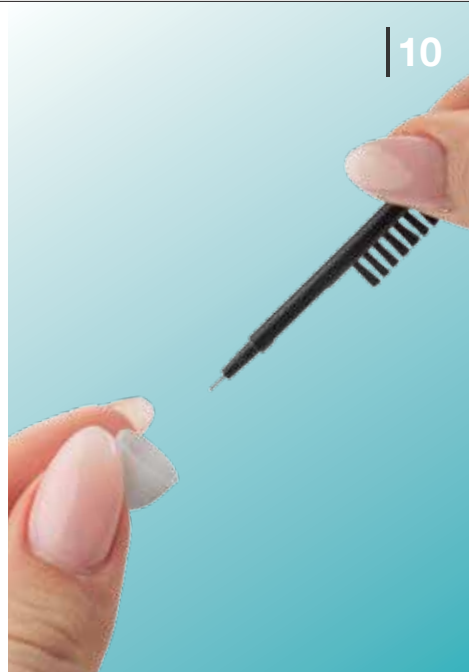

Maintenance & Cleaning

Remove the ear tips from the hearing aids. Use the cleaning brush to remove wax, dirt or any debris from both the ear tips and the device itself.